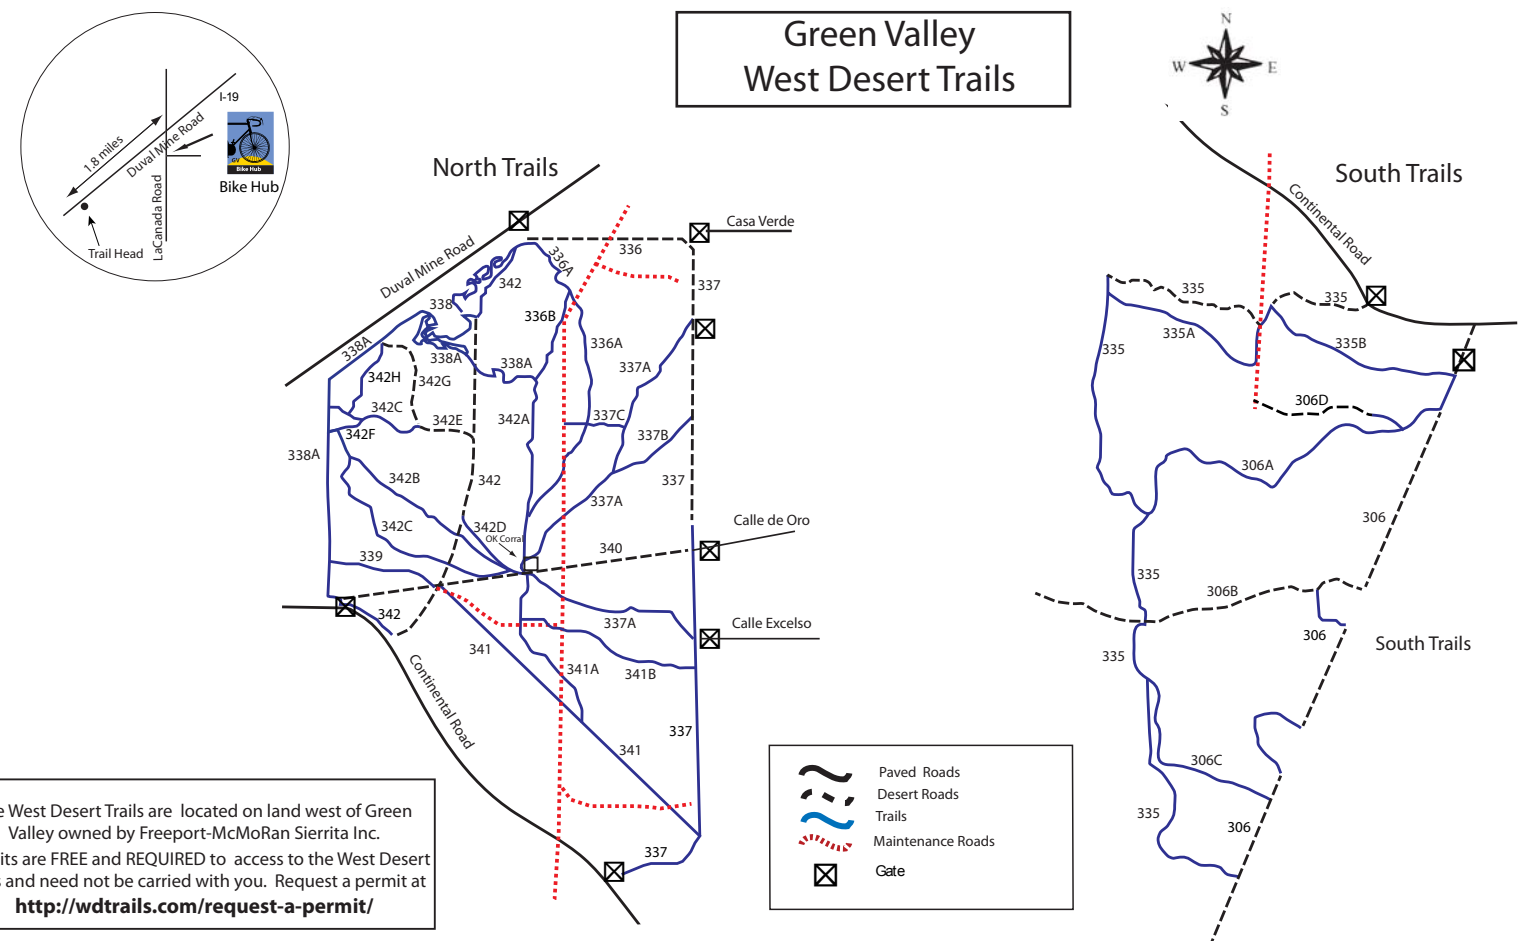

Mountain Biking Resources

- www.imba.com
- www.singletracks.com/
- www.mtbproject.com/
- <http://sambabike.org/>
- <http://www.sdmb.org/>
- <http://www.tucsonmtb.com/>
- <http://www.meetup.com/Southern-Arizona-Mountain-Bike-Association/>